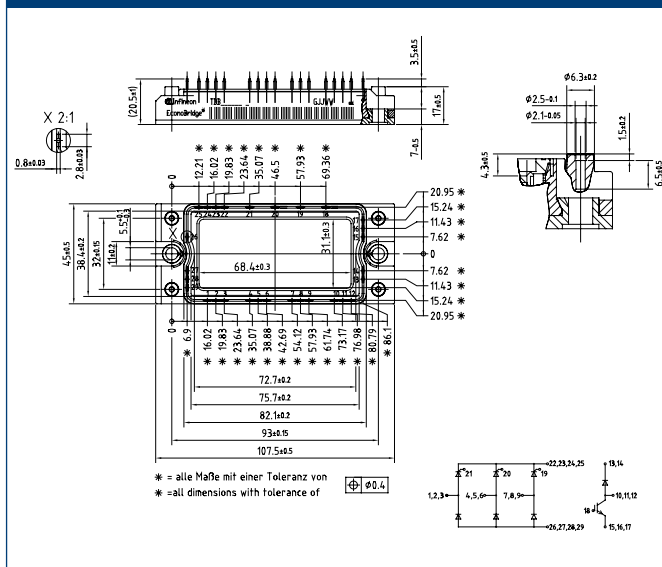

eupec™ EconoBRIDGETM 2 Rectifier

M_EB2f