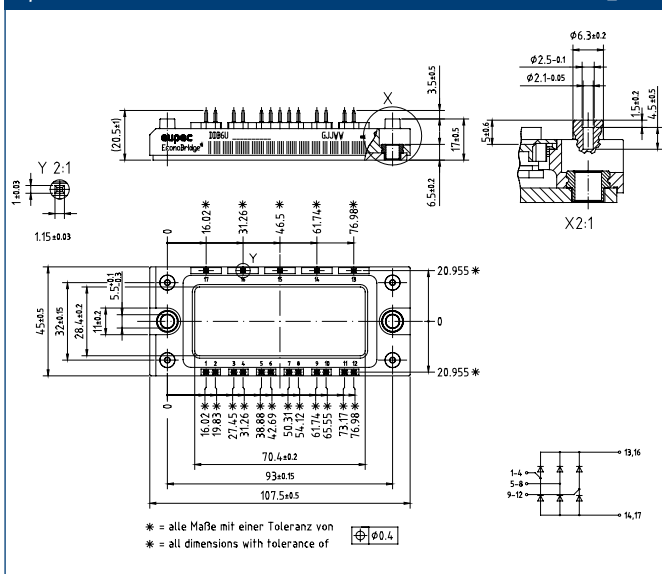

eupec™ EconoBRIDGETM 2 Rectifier

M_EB2a