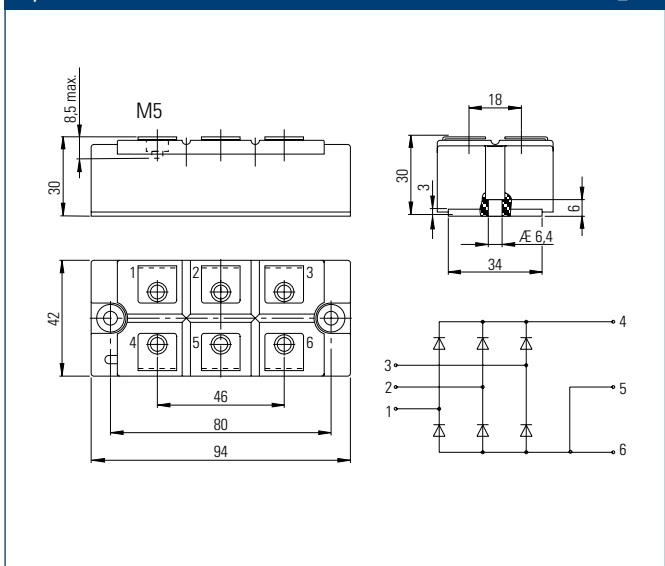

eupec™ IsoPACK™ 42

M_1Pa