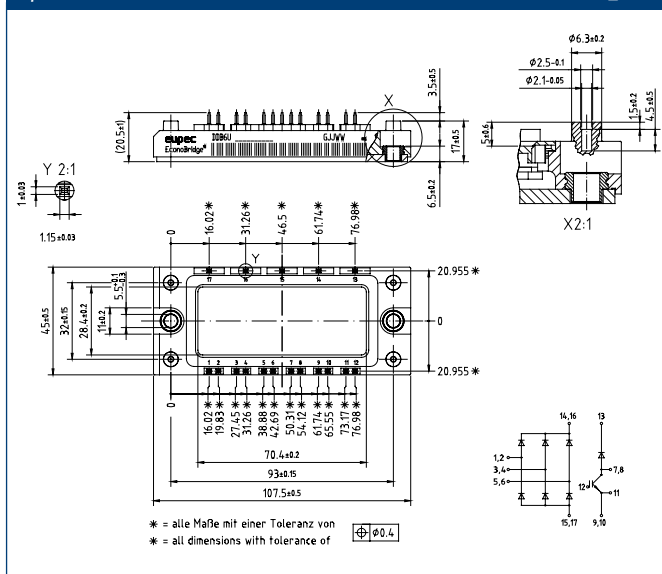

eupec™ EconoBRIDGETM 2 Rectifier

M_EB2b