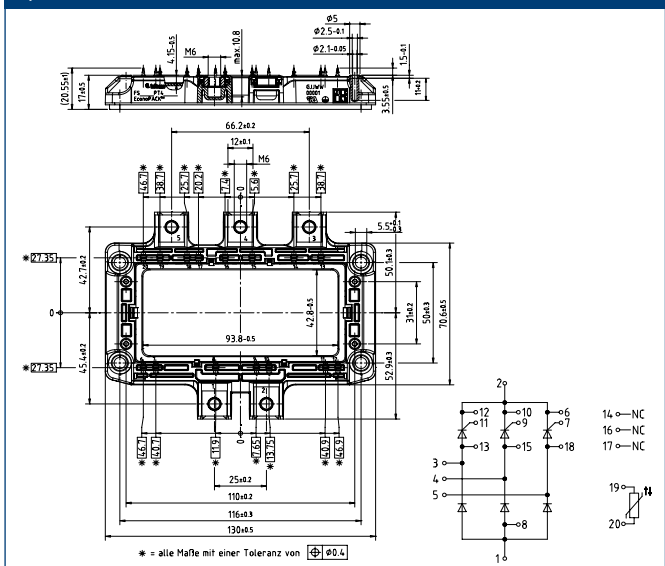

eupec™ EconoBRIDGET™ 4

M_EB4a