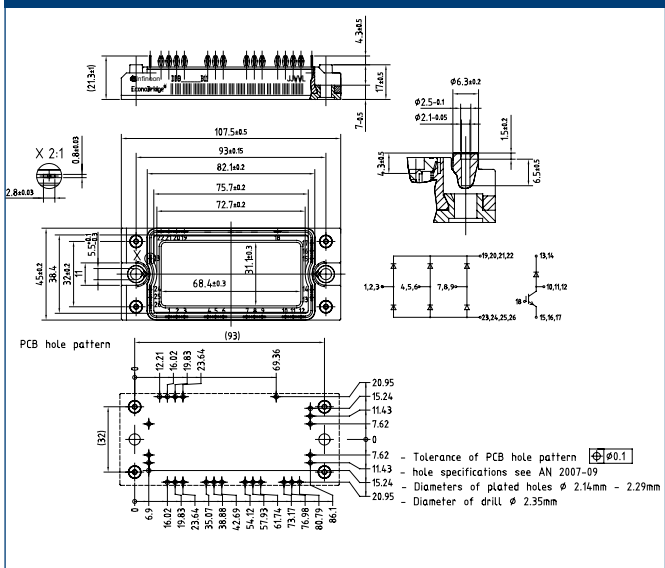

eupec™ EconoBRIDGET™ 2 Rectifier

M_EB2g