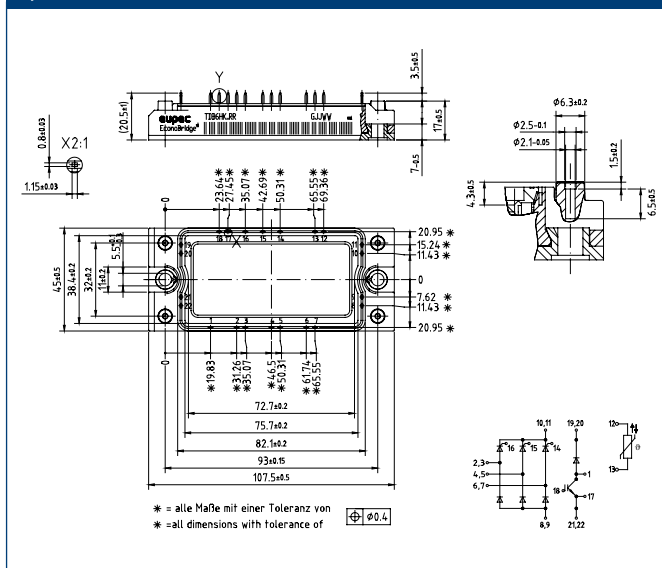

eupec™ EconoBRIDGETM 2 Rectifier

M_EB2d