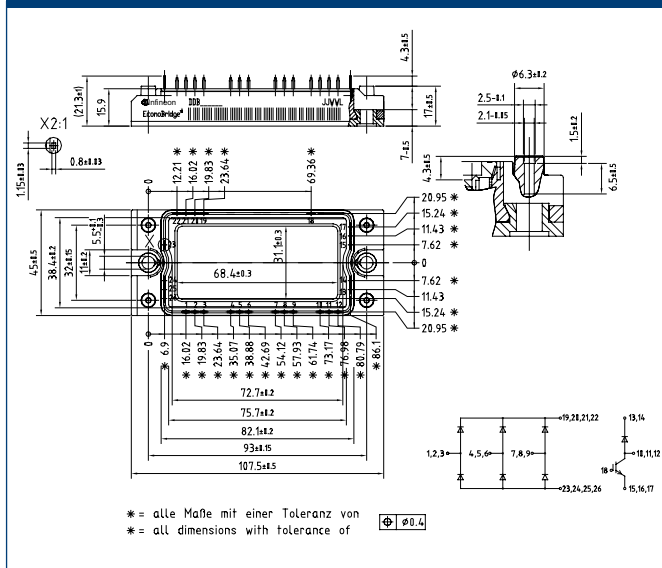

eupec™ EconoBRIDGET™ 2 Rectifier

M_EB2h