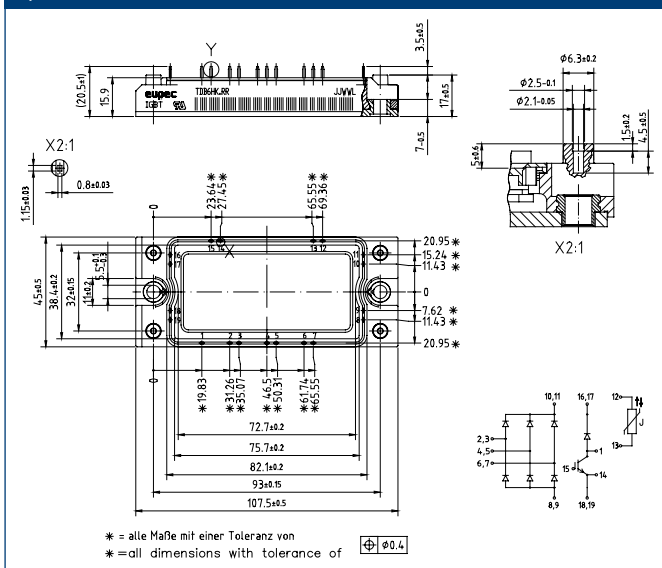

eupec™ EconoBRIDGETM 2 Rectifier

M_EB2c