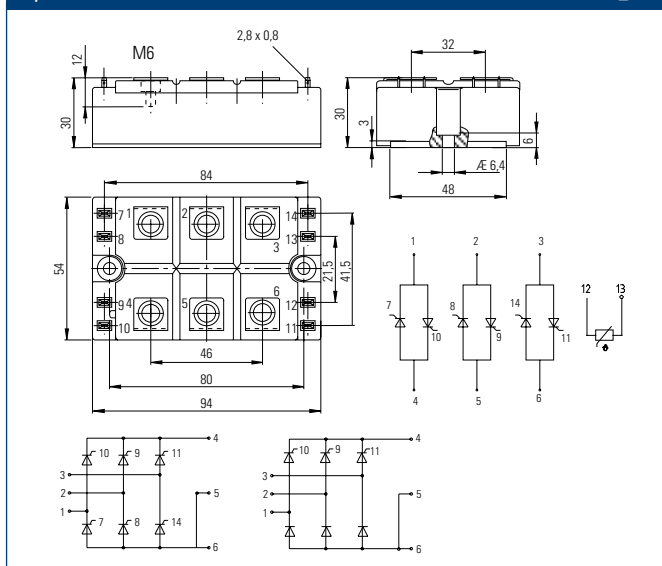

eupec™ IsoPACK™ 54

M_1Pb