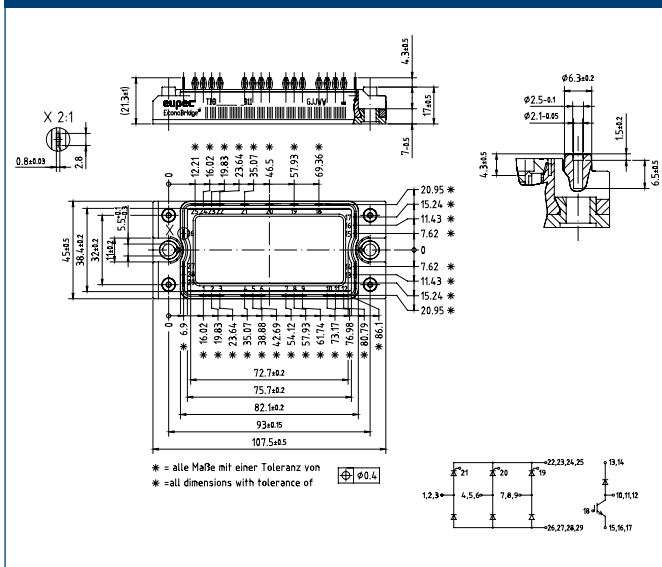

eupec™ EconoBRIDGETM 2 Rectifier

M_EB2e